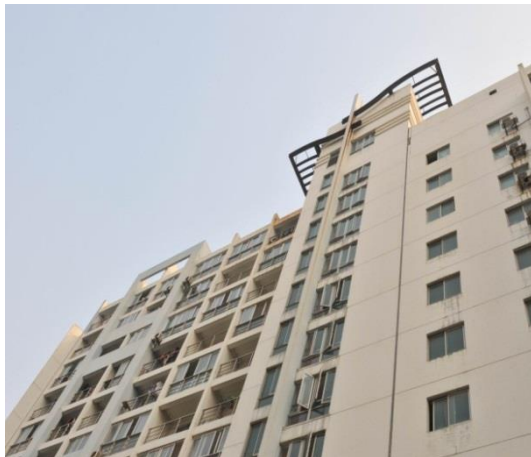

Introduction about International Student Dormitories 2021

A. Student apartment building 18-22, Lane 280, Huatuo Road

Room Type	Dormitory Fee	Other Cost
Double Room	400 RMB each room per month (200 RMB/student/month)	Fees for electricity, shower, WIFI and air conditioning rental are at your own expense
Remark	It is about 400m from the main campus. Double rooms are equipped with 2 single loft beds, wardrobe, desk, bookshelf and other facilities; Each double room is designed for 2 students. Each floor is equipped with public bathroom, toilets and washing sinks, and a public kitchen.	

B. Student apartment building 3-4, Lane 280, Huatuo Road

	A	B	C	D
Type	Double (south, 12F-13F)	1. Double (south, 3F-11F) 2. Double (north, 12F-13F)	1. Double (north, 3F-11F) 2. 1st—2nd floor (south)	1. Double (north, 1F-2F) 2. Double (near the street, 1F-3F)
Dormitory Fee (each room per month)	1600 RMB (800 RMB/student/month)	1400 RMB (700 RMB/student/month)	1200 RMB (600 RMB/student/month)	800 RMB (400 RMB/student/month)
Remark	It is about 400m from the main campus, equipped with wardrobe, air-conditioning, independent bathroom and desk. Double room has 2 single beds. There is 1 public kitchen on each floor, 1 boiling water machine for every 4 floors, laundry room for the whole building on Ground floor 1 with washing machines and dryers. Fees for water, electricity and WIFI are at your own expense.			