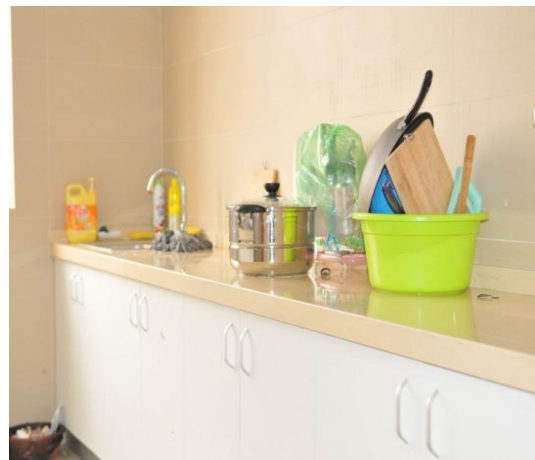

## A. Student apartment building 18-22, Lane 280, Huatuo Road

Room Type	Dormitory Fee	Other Cost
Double Room	400 RMB each room per month (200 RMB/student/month)	Fees for electricity, shower, WIFI and air conditioning rental are at your own expense
Remark	It is about 400m from the main campus. Double rooms are equipped with 2 single loft beds, wardrobe, desk, bookshelf and other facilities; Each double room is designed for 2 students. Each floor is equipped with public bathroom, toilets and washing sinks, and a public kitchen.	

### C. Student apartment 650, South Wanping Road

	A	B
Room Type	Double (4F, 5F, 10F)	Double in Suite (4F, 5F, 10F)
Dormitory Fee (each room per month)	1000 RMB (500 RMB/student/month)	800 RMB (400 RMB/student/month)
Equipment	Separate bathroom, loft bed, desk, wardrobe, public boiling water machine, public laundry room	In-suite bathroom, loft bed, desk, wardrobe, public boiling water machine, public laundry room
Remark	It is about 17.5 km from the Pudong Campus but close to Longhua Hospital, the double room is arranged for 2 students. Fees for water, shower, electricity, WIFI are at your own expense. Students in room B and C need to pay for air conditioning rental fee.	